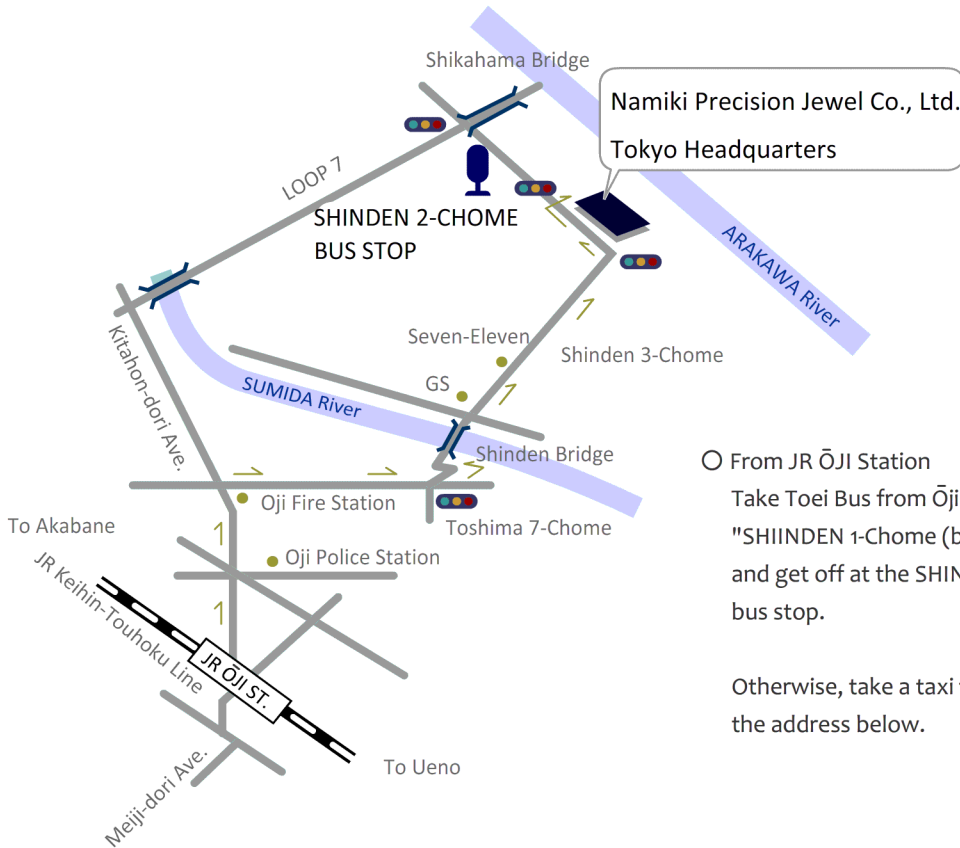

- From SHINAGAWA Station
Take JR Keihin-Touhoku Line from Shinagawa Sta. to Ōji Sta. (North Exit). 30 min.
- From TOKYO Station
Take JR Keihin-Touhoku Line from Tokyo Sta. to Ōji Sta. (North Exit). 18 min.
- From SHINJUKU Station
Take JR Saikyo Line from Shinjuku Sta. to Akabane Sta., and change to JR Keihin-Touhoku Line and get off at Ōji Sta. (North Exit). 25 min.

** If you use Tokyo Metro Namboku Line, get off at Ōji Sta. (Exit No.3).

- From JR ŌJI Station
Take Toei Bus from Ōji Sta. going toward "SHIINDEN 1-Chome (bus stand No.1), and get off at the SHINDEN 2-Chome bus stop. 15 min.